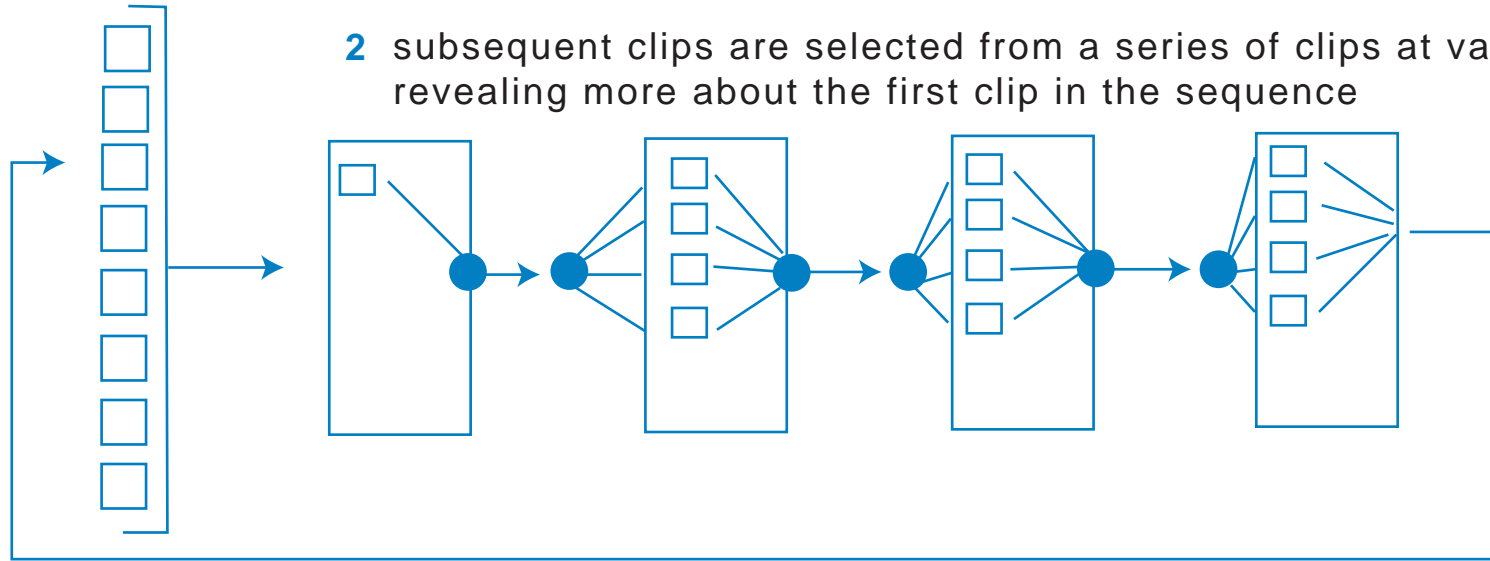

r e V I S I O N I N T E R A C T I V E I N T E R F A C E

Olaf Meyer 2002 <http://olaffalo.i.am>

capacitance sensor (antenna wrapped around ball)

proximity switch (starts video sequence)

1 video sequence starts (first clip starts playing)

2 subsequent clips are selected from a series of clips at various sublevels revealing more about the first clip in the sequence

circular mask

distance detection (affects image clarity)

zoom

brightness

KEY

 interface

 image